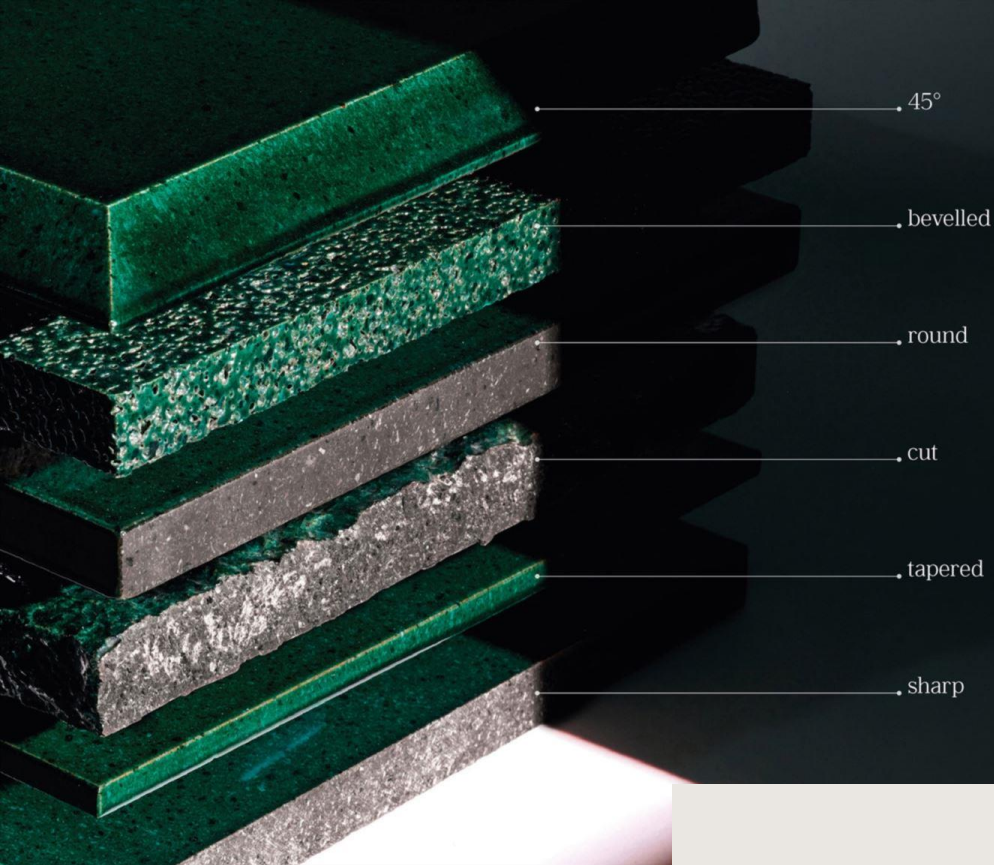

flow

SERIE BY BRIAN SIRONI

The world of JEE-0

. 45°

. bevelled

. round

. cut

. tapered