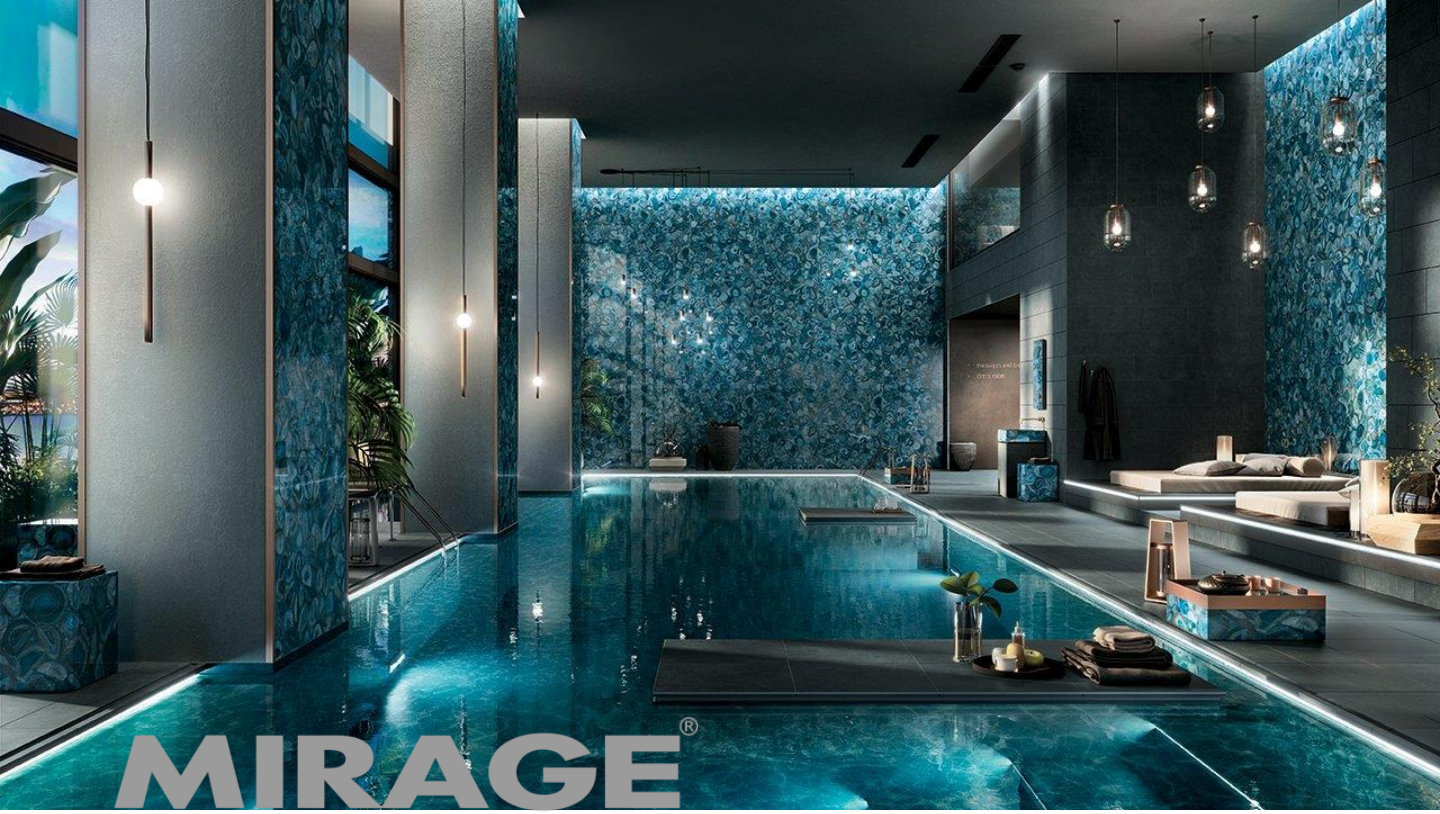

MIRAGE®

Porcelain.Design.Sustainability

WANDERLUST